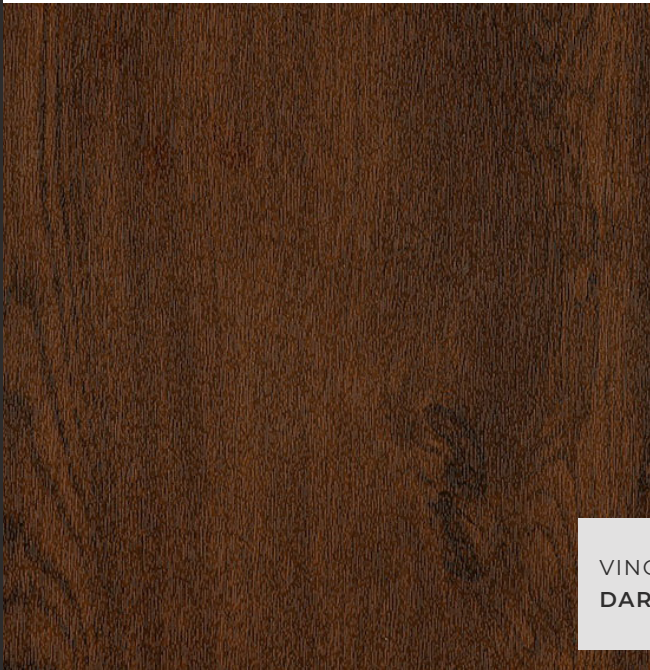

# HOUSE PVC SAMPLES

OUTDOOR PVC  
VINORIT

VINORIT  
ANTHRACITE

VINORIT  
WHITE

VINORIT  
DARK WENGE

VINORIT  
DARK WALNUT

VINORIT  
GOLDEN OAK

VINORIT  
DARK OAK